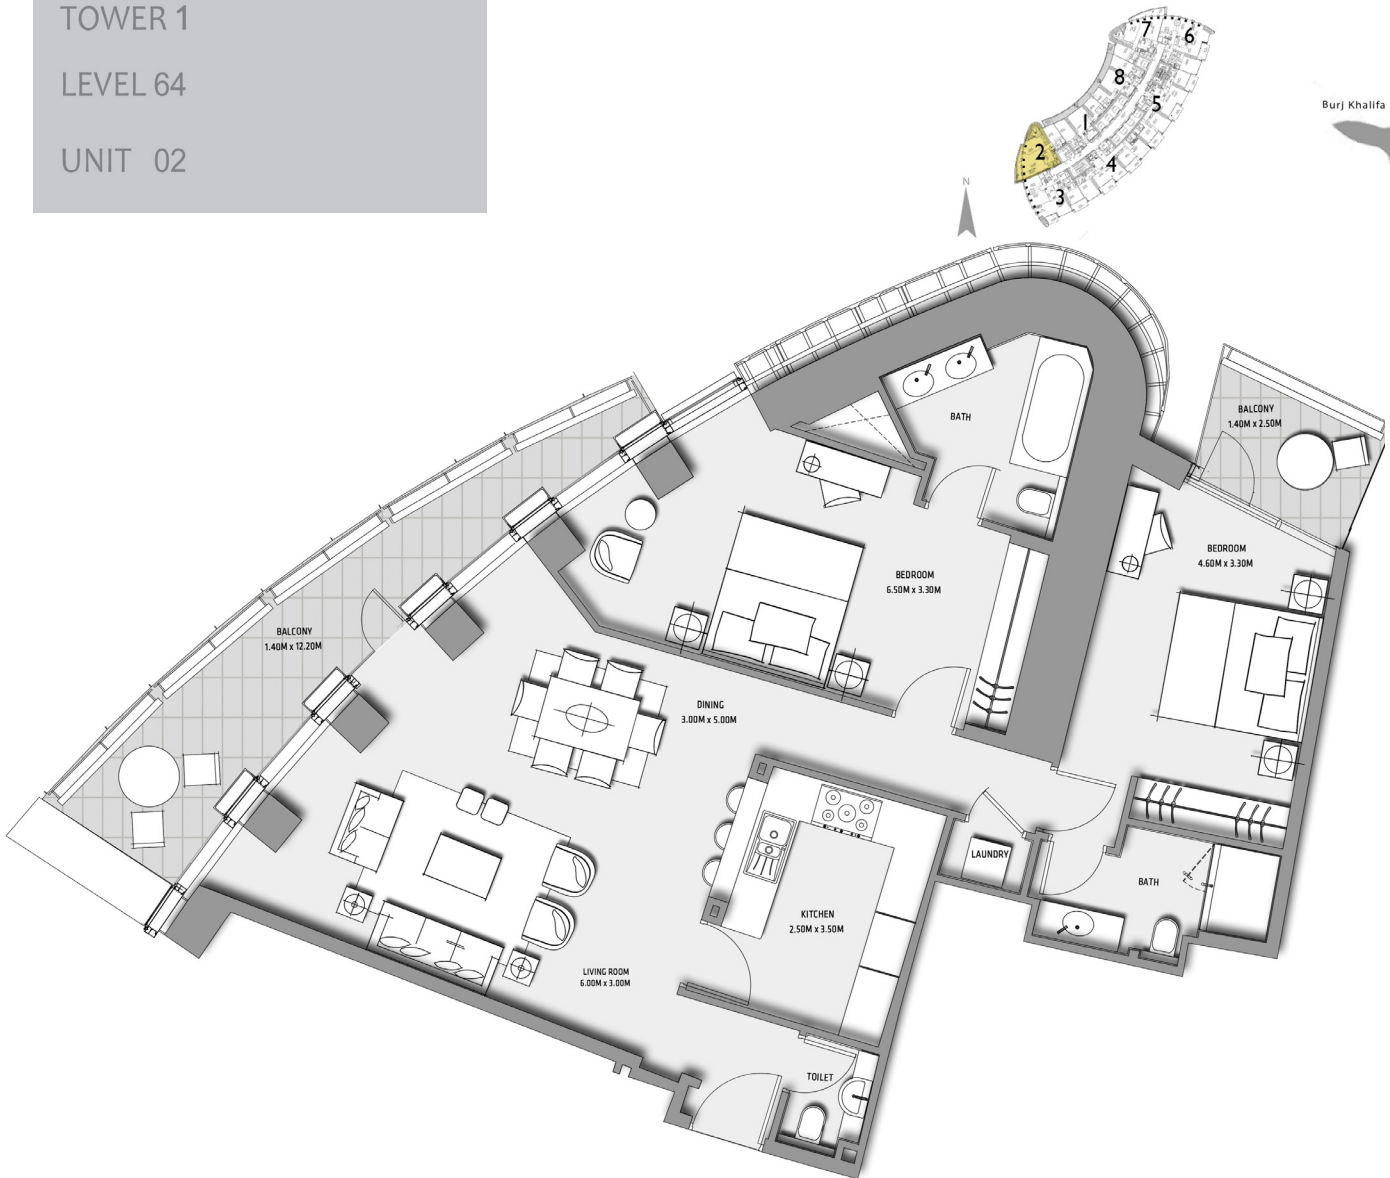

2 BEDROOMS

TOWER 1

LEVEL 64

UNIT 02

SUITE AREA:
BALCONY AREA:

116.90 SQ.M (1258 SQ.FT)
20.83 SQ.M (224 SQ.FT)

TOTAL AREA:

137.73 SQ.M (1482 SQ.FT)