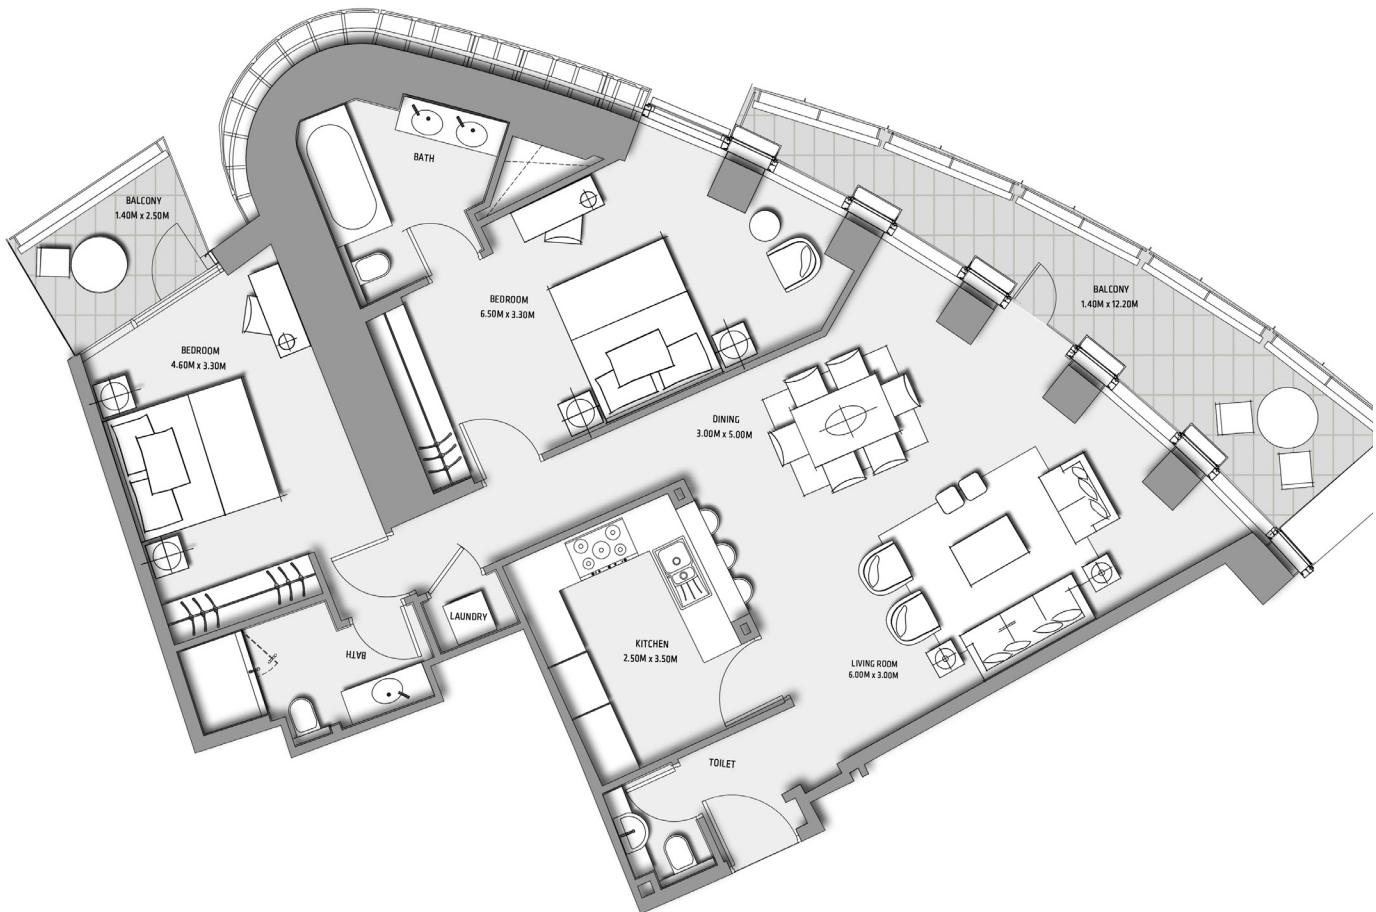

2 BEDROOMS

TOWER 1

LEVEL 64

UNIT 07

SUITE AREA:
BALCONY AREA:

118.46 SQ.M (1275 SQ.FT)
20.83 SQ.M (224 SQ.FT)

TOTAL AREA:

139.28 SQ.M (1499 SQ.FT)