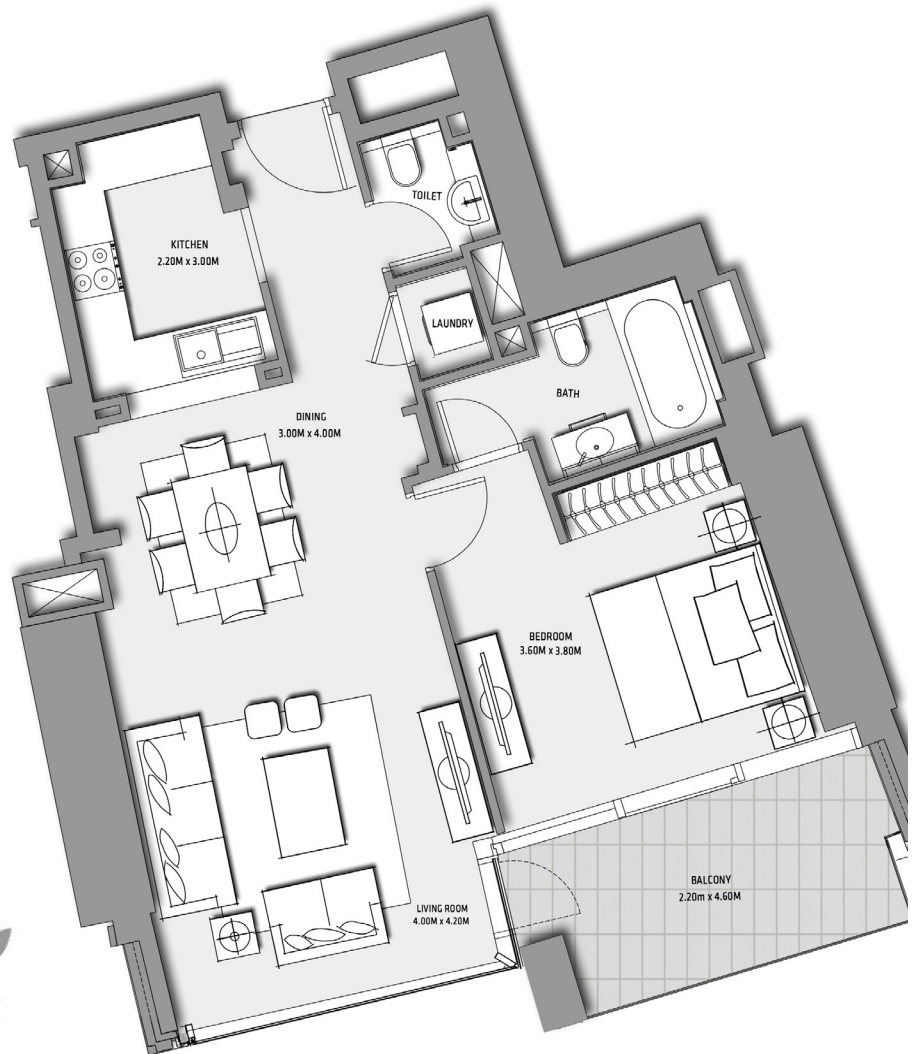

برج فيستا
BURJ VISTA

FLOOR PLAN
Tower 1

1 BEDROOM

TOWER 1

LEVEL 03

UNIT 05

Burj Khalifa

SUITE AREA:
BALCONY AREA:

71.15 SQ.M (766 SQ.FT)
10.57 SQ.M (114 SQ.FT)

TOTAL AREA:

81.72 SQ.M (880 SQ.FT)

2 BEDROOMS

TOWER 1

LEVEL 03

UNIT 06

SUITE AREA:

BALCONY AREA:

TOTAL AREA:

131.75 SQ.M (1418 SQ.FT)

21.19 SQ.M (228 SQ.FT)

152.94 SQ.M (1646 SQ.FT)

1 BEDROOM

TOWER 1

LEVEL 03

UNIT 07

Burj Khalifa

SUITE AREA:
BALCONY AREA:

71.9 SQ.M (774 SQ.FT)
10.44 SQ.M (112 SQ.FT)

TOTAL AREA:

82.34 SQ.M (886 SQ.FT)

3 BEDROOMS

TOWER 1