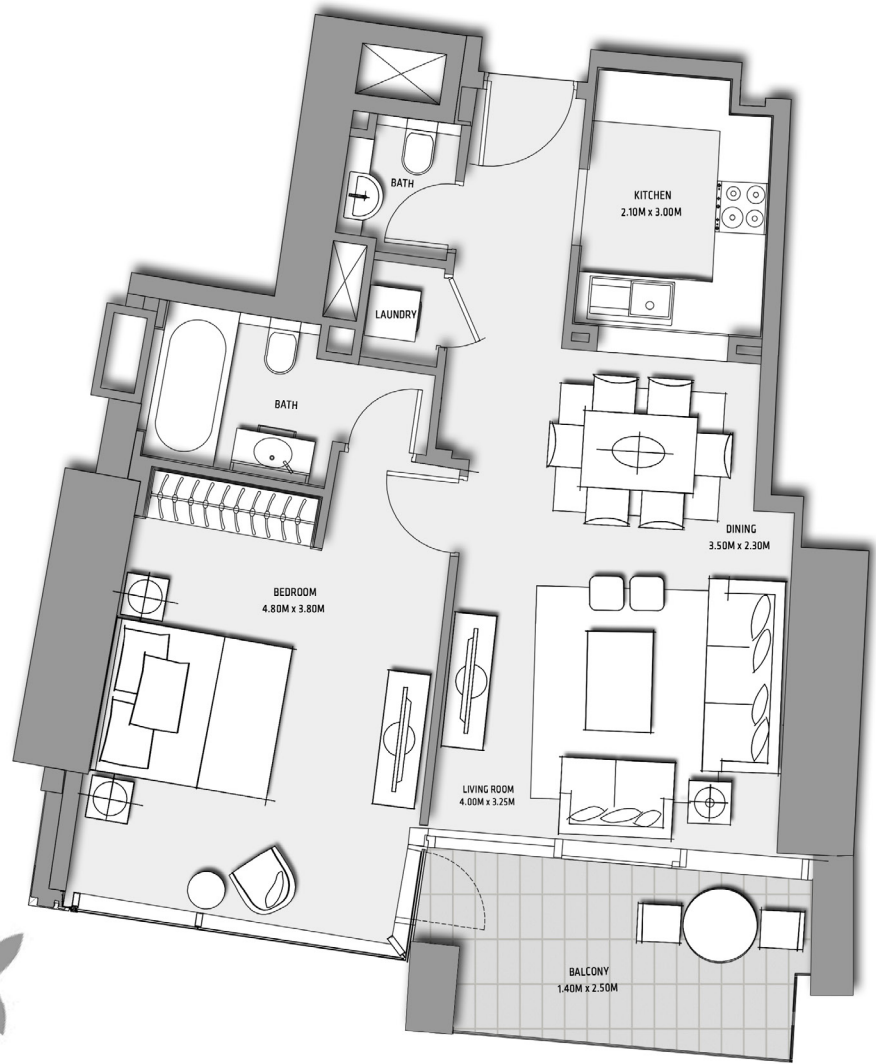

برج فيستا
BURJ VISTA

FLOOR PLAN
Tower 1

1 BEDROOM

TOWER 1

LEVEL 03

UNIT 05

Burj Khalifa

SUITE AREA:
BALCONY AREA:

71.15 SQ.M (766 SQ.FT)
10.57 SQ.M (114 SQ.FT)

TOTAL AREA:

81.72 SQ.M (880 SQ.FT)

2 BEDROOMS

TOWER 1

LEVEL 03

UNIT 06

SUITE AREA:

BALCONY AREA:

TOTAL AREA:

131.75 SQ.M (1418 SQ.FT)

21.19 SQ.M (228 SQ.FT)

152.94 SQ.M (1646 SQ.FT)

1 BEDROOM

TOWER 1

LEVEL 03

UNIT 07

Burj Khalifa

SUITE AREA:
BALCONY AREA:

71.9 SQ.M (774 SQ.FT)
10.44 SQ.M (112 SQ.FT)

TOTAL AREA:

82.34 SQ.M (886 SQ.FT)

3 BEDROOMS

TOWER 1