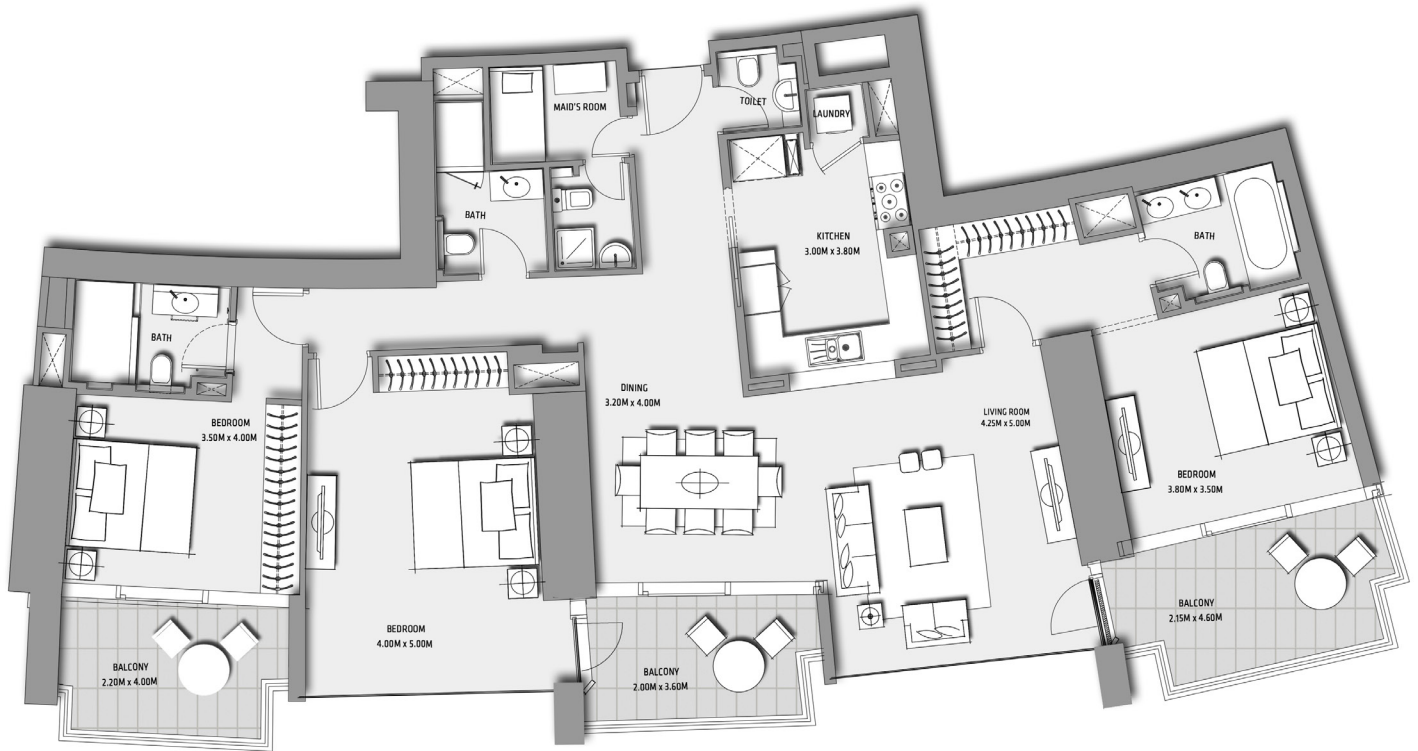

3 BEDROOMS

TOWER 1

LEVEL 64

UNIT 05

SUITE AREA:
BALCONY AREA:

TOTAL AREA:

163.83 SQ.M (1763 SQ.FT)

31.54 SQ.M (339 SQ.FT)

195.39 SQ.M (2102 SQ.FT)